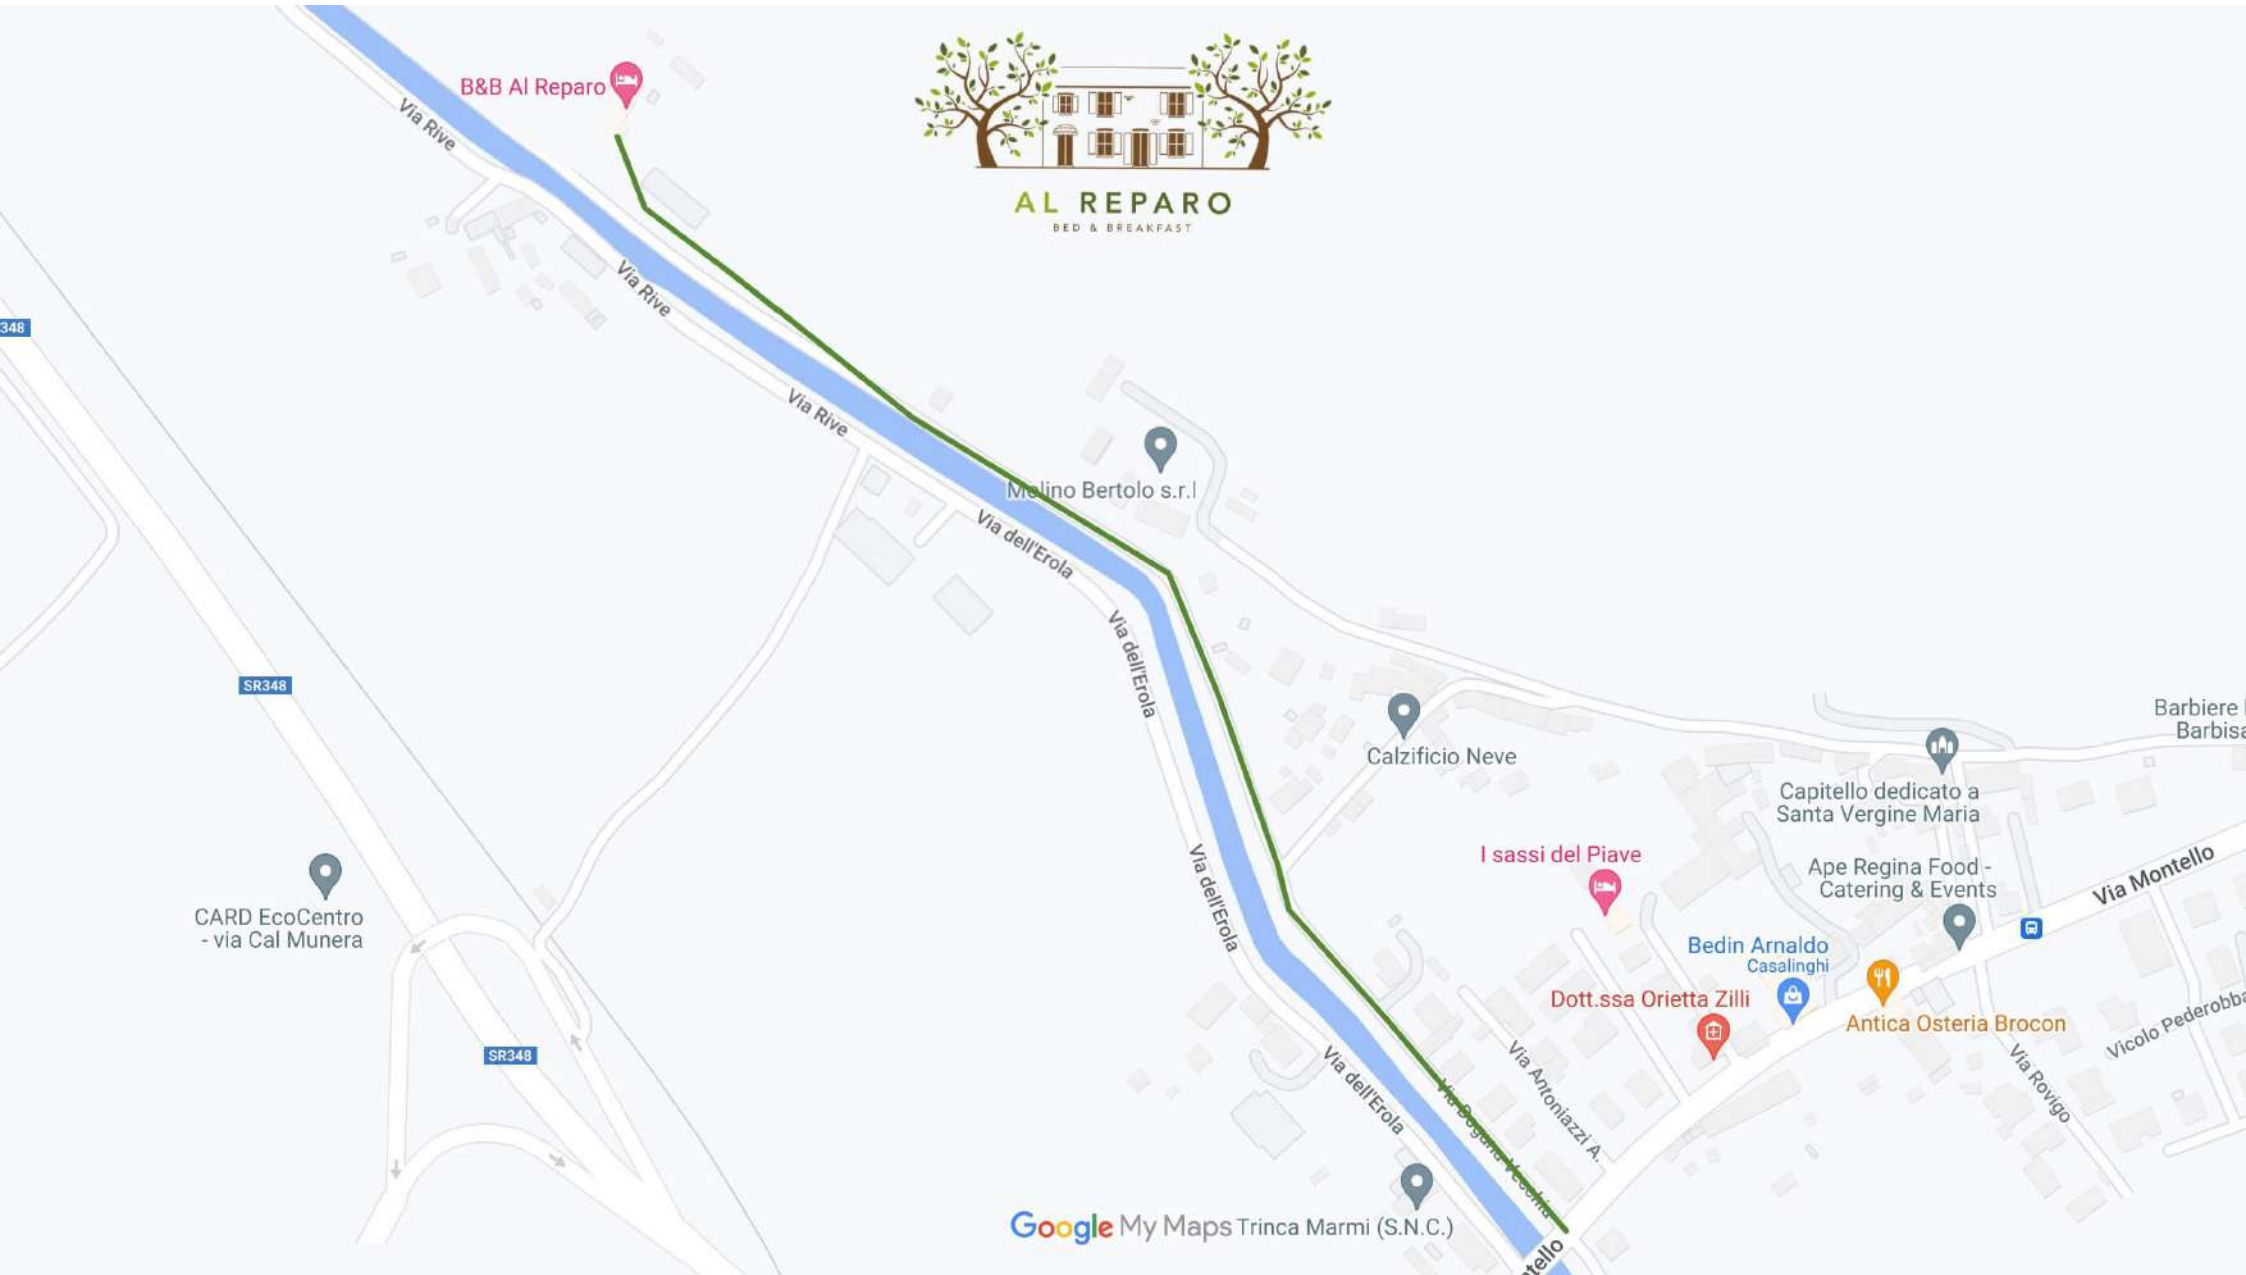

AL REPARO
BED & BREAKFAST

When you're in the vicinity you can reach us in two ways. We recommend the first road (marked in green) but you can still reach us from the north. (marked in blue).

AL REPARO
BED & BREAKFAST

Google My Maps Trinca Marmi (S.N.C.)

GO STRAIGHT FOR ABOUT 450m

TAKE THE LEFT ON DIRT ROAD

AFTER ABOUT 450m TAKE THE FIRST ROAD ON THE RIGHT

AL REPARO
BED & BREAKFAST

Google My Maps

CONTINUE STRAIGHT OVER THE OVERPASS

CROSS THE BRIDGE AND TURN RIGHT

TURN RIGHT

AFTER 100m TAKE THE FIRST ROAD ON THE LEFT