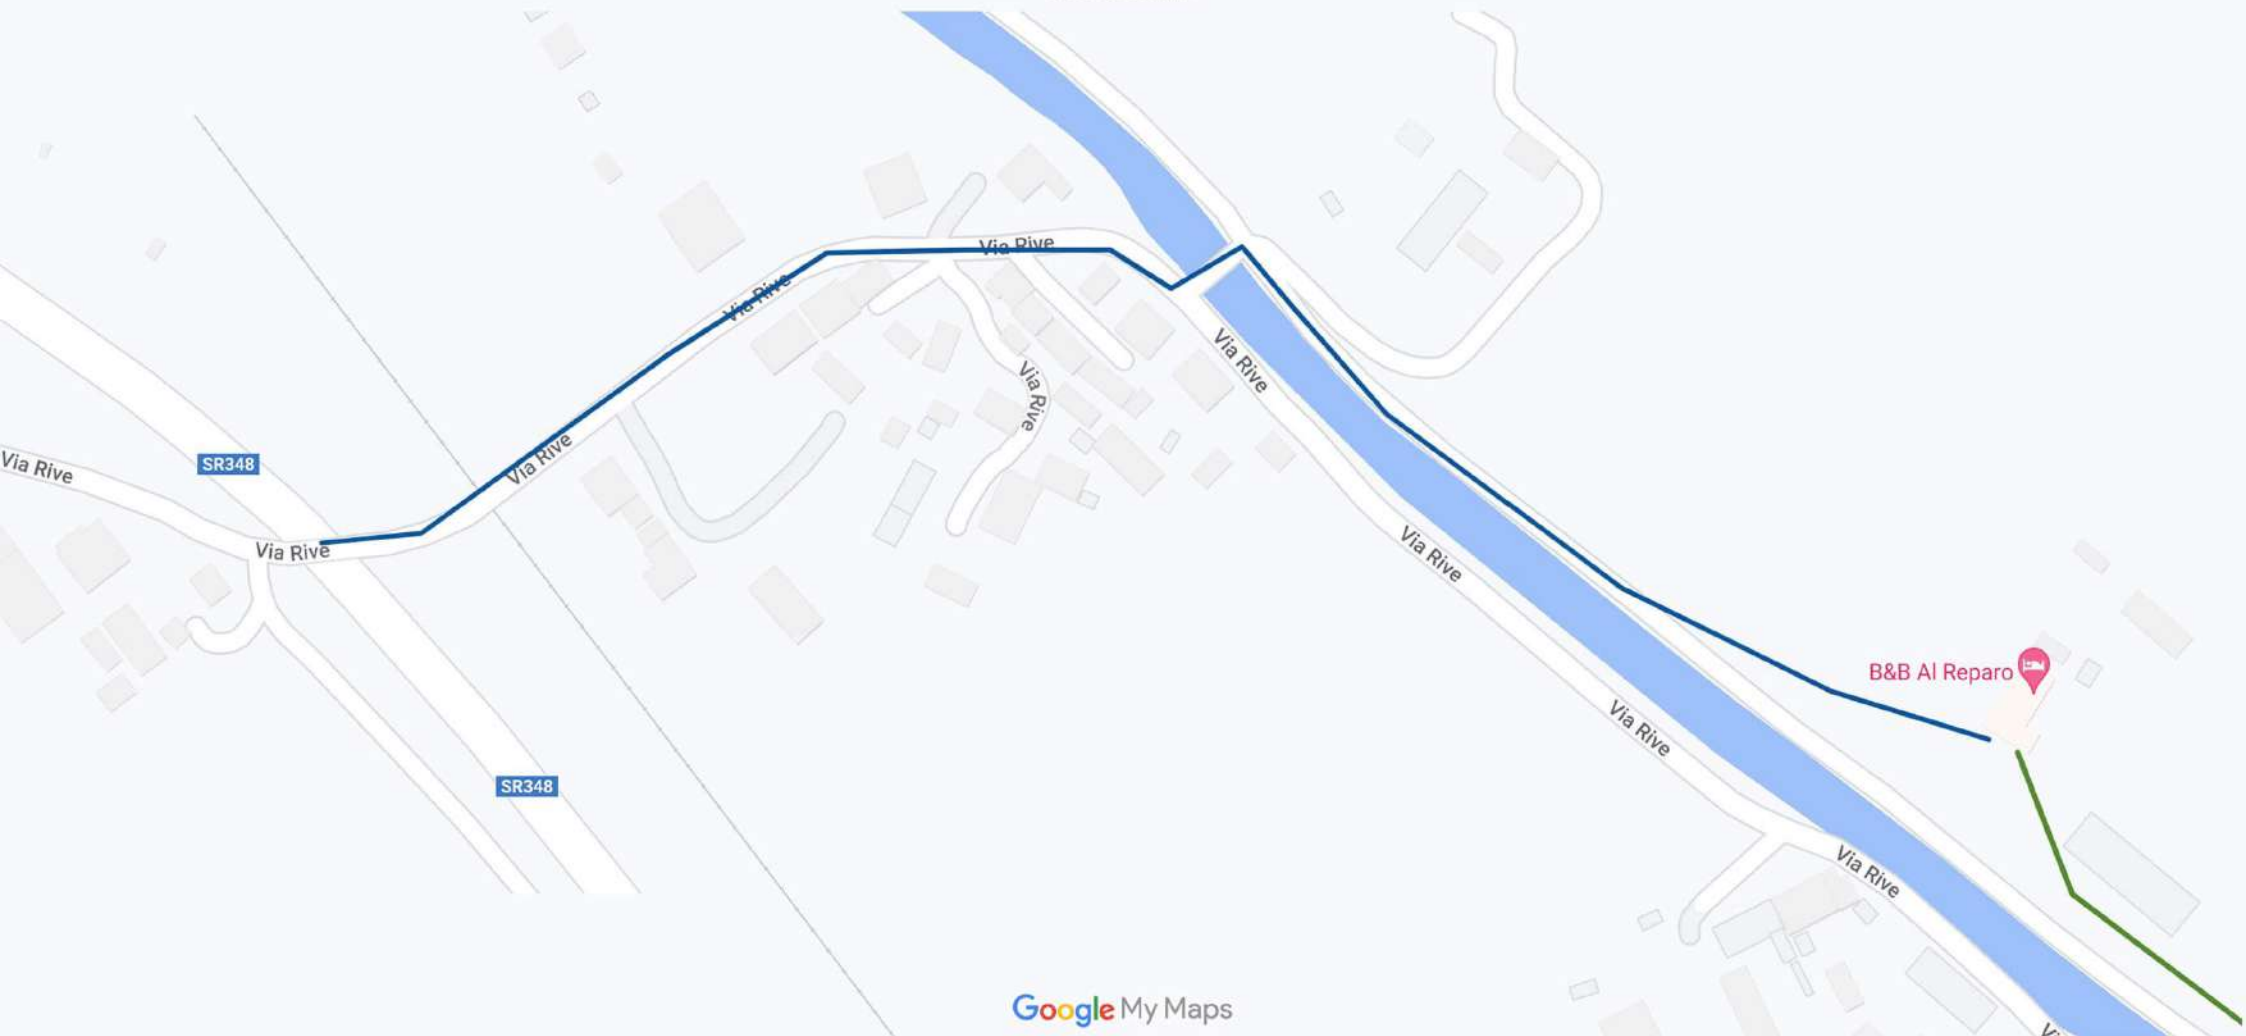

Google My Maps Trinca Marmi (S.N.C.)

GO STRAIGHT FOR ABOUT 450m

TAKE THE LEFT ON DIRT ROAD

AFTER ABOUT 450m TAKE THE FIRST ROAD ON THE RIGHT

AL REPARO
BED & BREAKFAST

Google My Maps

CONTINUE STRAIGHT OVER THE OVERPASS

CROSS THE BRIDGE AND TURN RIGHT

TURN RIGHT

AFTER 100m TAKE THE FIRST ROAD ON THE LEFT