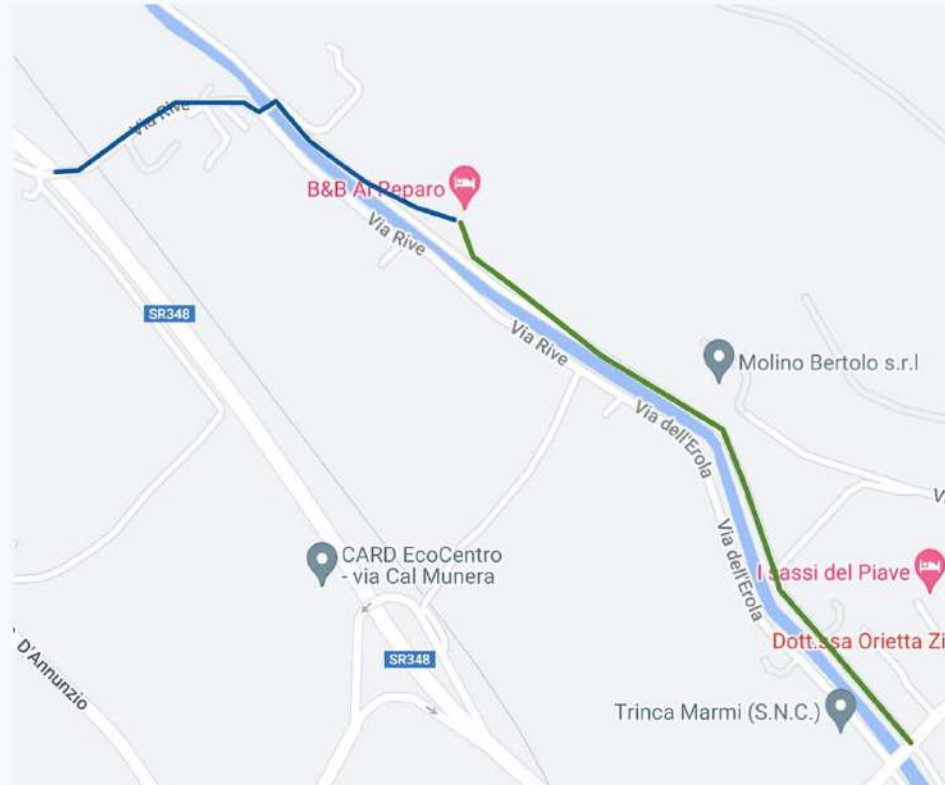

AL REPARO
BED & BREAKFAST

When you're in the vicinity you can reach us in two ways. We recommend the first road (marked in green) but you can still reach us from the north. (marked in blue).

AL REPARO
BED & BREAKFAST

Google My Maps Trinca Marmi (S.N.C.)

GO STRAIGHT FOR ABOUT 450m

TAKE THE LEFT ON DIRT ROAD

AFTER ABOUT 450m TAKE THE FIRST ROAD ON THE RIGHT

AL REPARO
BED & BREAKFAST

Google My Maps

CONTINUE STRAIGHT OVER THE OVERPASS

CROSS THE BRIDGE AND TURN RIGHT

TURN RIGHT

AFTER 100m TAKE THE FIRST ROAD ON THE LEFT